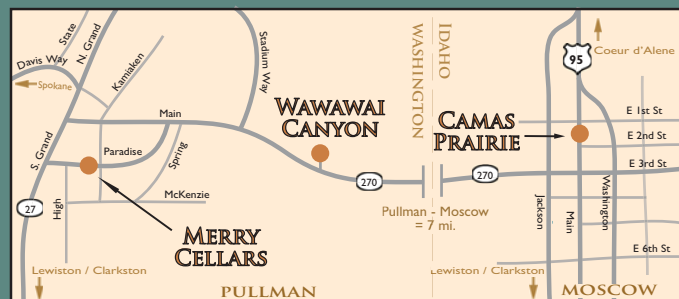

WINERY GUIDE

The Palouse & Lewis-Clark Valley

BASALT CELLARS

906 Port Drive
Clarkston, WA 99403
Phone: 509.758.6442
basaltcellars.com
Tasting Room Hours: 12-5 Wed.-Sat.
& by appointment

CAMAS PRAIRIE WINERY

110 South Main Street
Moscow, ID 83843
Phone: 800.616.0214
camasprairiewinery.com
Tasting Room Hours: 12-6:30 Tues.-Sat.
Monday, by appointment, please call.

CLEARWATER CANYON CELLARS

1708 6th Ave N, Ste. A
Lewiston, ID 83501
Phone: 208.816.4679
cccellars.com
Tasting Room Hours: 1-5 Sat. (Oct.-Dec.)
& by appointment

MERRY CELLARS

245 SE Paradise St.
Pullman, WA 99163
Phone: 509.338.4699
merrycellars.com
Tasting Room Hours: 1-6 Tues.-Sat.
& by appointment

WINERIES MAP

BROUGHT TO YOU BY:

**THE PALOUSE - LEWIS CLARK
VALLEY WINE ALLIANCE**