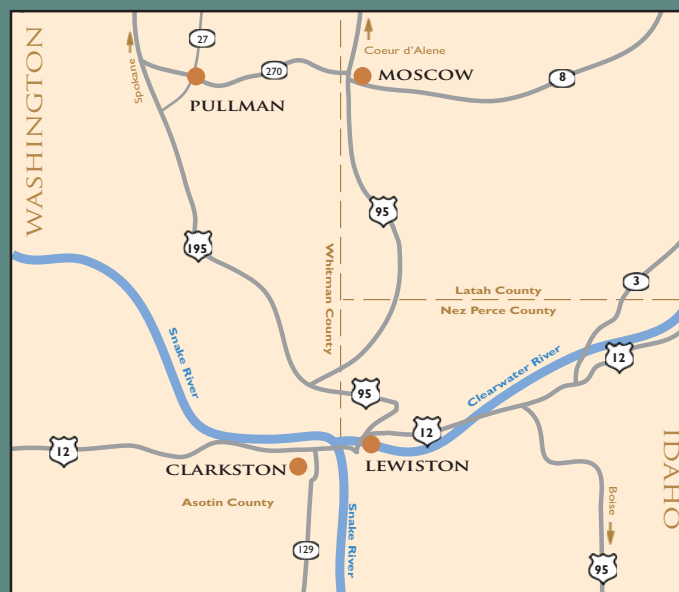

110 South Main Street
Moscow, ID 83843
Phone: 800.616.0214
camasprairiewinery.com
Tasting Room Hours: 12-6:30 Tues.-Sat.
Monday, by appointment, please call.

CLEARWATER CANYON CELLARS

1708 6th Ave N, Ste. A
Lewiston, ID 83501
Phone: 208.816.4679
cccellars.com
Tasting Room Hours: 1-5 Sat. (Oct.-Dec.)
& by appointment

MERRY CELLARS

245 SE Paradise St.
Pullman, WA 99163
Phone: 509.338.4699
merrycellars.com
Tasting Room Hours: 1-6 Tues.-Sat.
& by appointment

WINERIES MAP

BROUGHT TO YOU BY:

**THE PALOUSE - LEWIS CLARK
VALLEY WINE ALLIANCE**