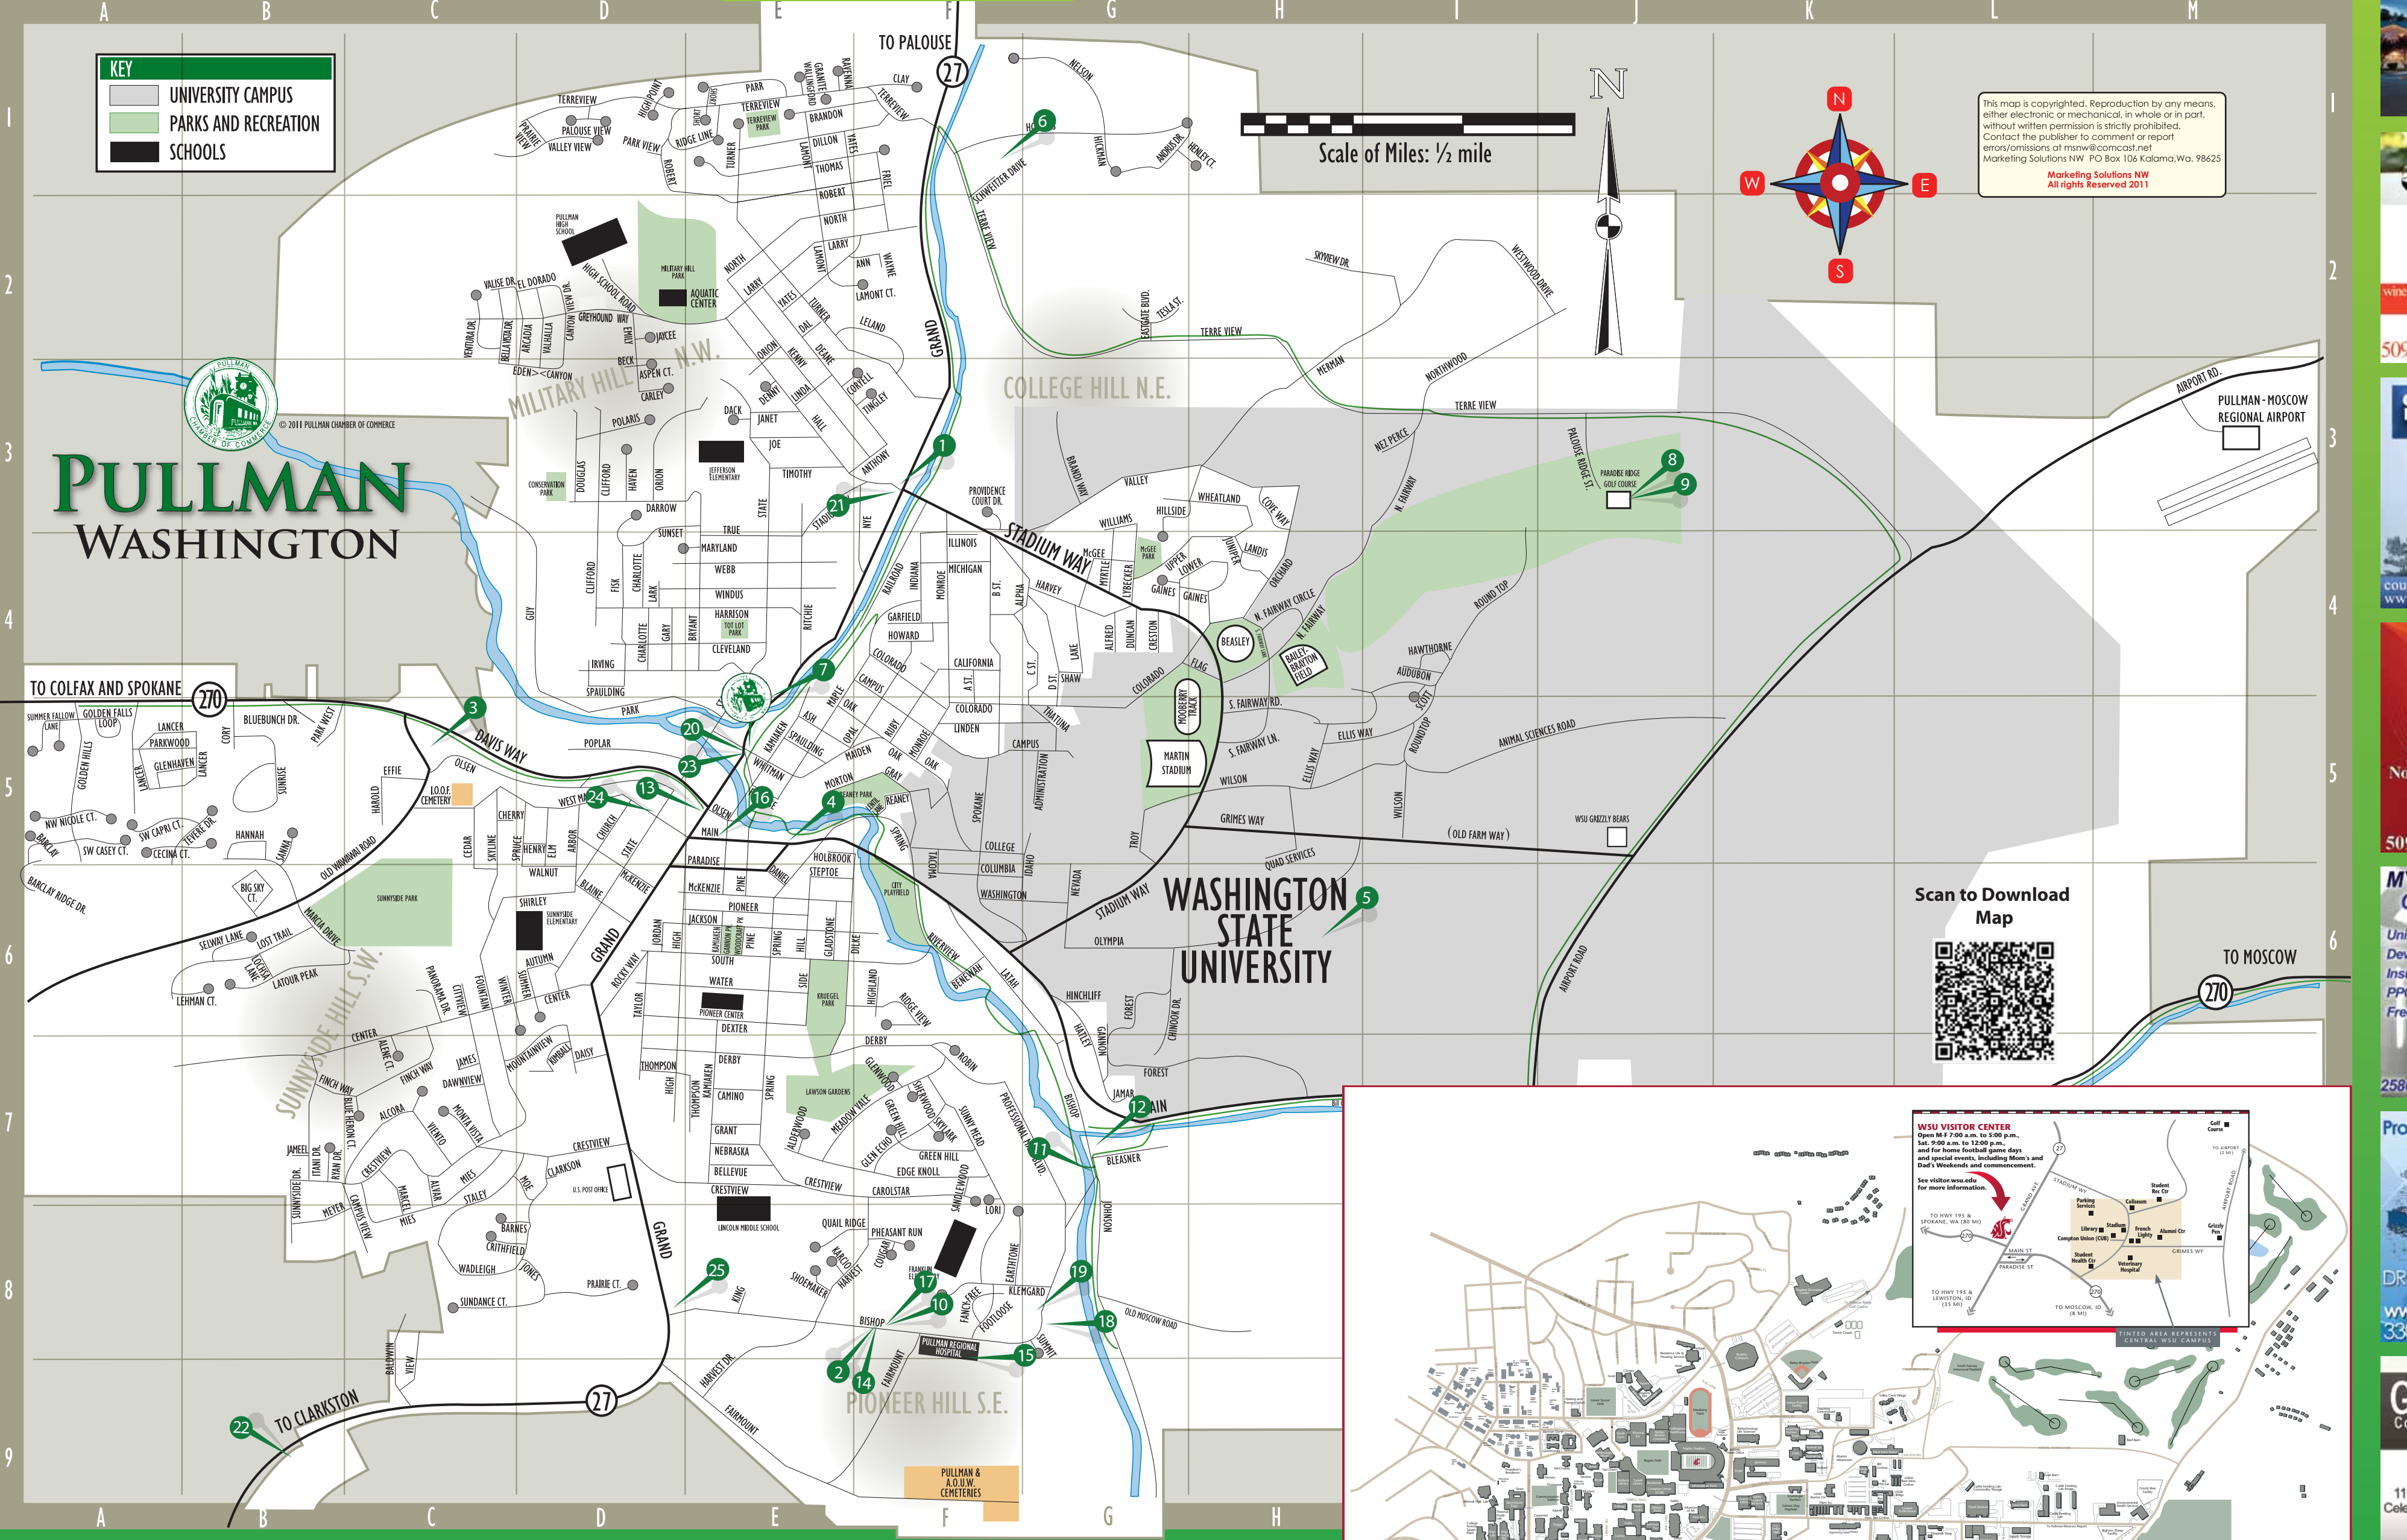

COLDWELL BANKER COUGAR JUNCTION LLC

N. 330 GRAND AVE. PUFFERBELLY DEPOT STE A PULLMAN, WA 99163

cougarjunction@pullman.com 509-332-4567
www.pullmanrealty.com 1-800-342-7356

DISSMORE'S IGA

HOMETOWN PROUD SUPERMARKET
SID'S STORE PHARMACY

Post Office, Western Union
Full Service Deli, Full Espresso Bar
Now Featuring Chinatown Cafe and Sushi Kyo's

Your Hometown Proud Community Store
find us at www.iga.com

509-332-2918 1205 N. Grand- Pullman

MYERS AUTO REBUILD & TOWING COLLISION REPAIR & PAINTING

Unibody Frame Repair
Devilbiss Downdraft Bake Booth
Insurance Work
PPG Certified Collision Repair Center
Free Estimates

334-1717
Where Service is No Accident!

2580 S. Grand, Pullman 24-Hr Towing 334-4545

Property Management & Real Estate Sales

Leasing all of Pullman

Kathy Wilson
Broker/Manager

DRA Real Estate, LLC

www.draestate.com 509-334-7700
330 N. Grand Ave. # E Pullman, WA

GLADISH Community & Cultural Center

115 NW State Street • Suite 212A • Pullman, 99163-2516
Celebrating education, fine arts and diverse cultures since 1997.
Event, recreational and office space for lease.

509-332-8081 www.gladishcommunity.org
gladish@pullman.com

Tires LES SCHWAB

- Custom Wheels
- Brakes
- Lifting
- Shocks & struts
- Tires
- Batteries
- Alignments
- Lowering

Doing the Right Thing Since 1952
160 SE Bishop Blvd Pullman, Wa
www.lesschwab.com 509-334-1835

Rdesign

Logos
Signage
Publications
Web sites
Illustration
and a bunch of other stuff.

208.882.5472
rdesign@moscow.com
http://users.moscow.com/rdesign

PULLMAN CHAMBER OF COMMERCE

415 N. GRAND AVE. PULLMAN, WA 99163
(509) 334-3565
WWW.PULLMANCHAMBER.COM

MARKETING SOLUTIONS NW

"We Market your Business"

Dave Baker

PO Box 106
Kalama, Wa. 98625

360-430-0311
msnw@comcast.net

WASHINGTON STATE ATHLETICS

1-800-GO-COUGS
WSUCOUGARS.COM