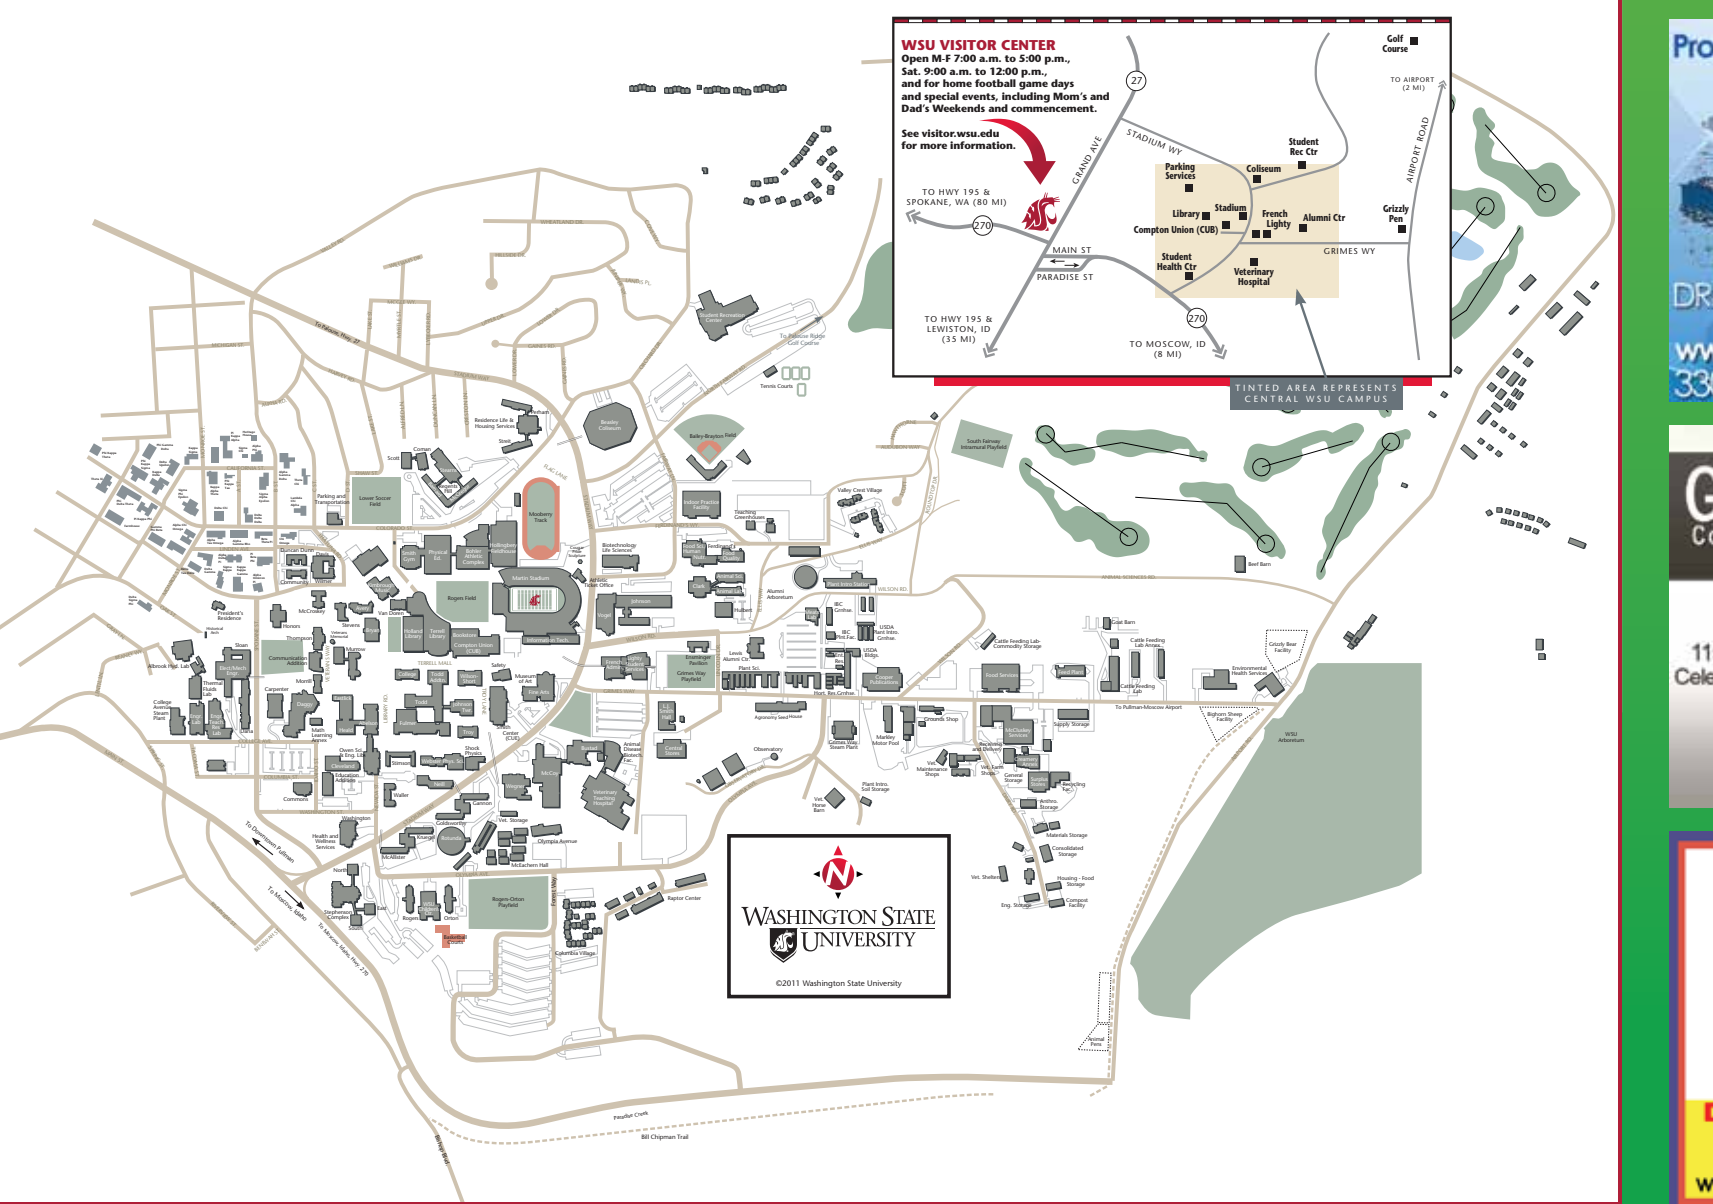

COLDWELL BANKER COUGAR JUNCTION LLC

N. 330 GRAND AVE. PUFFERBELLY DEPOT STE A PULLMAN, WA 99163

cougarjunction@pullman.com 509-332-4567
www.pullmanrealty.com 1-800-342-7356

DISSMORE'S IGA

HOMETOWN PROUD SUPERMARKET
SID'S STORE PHARMACY

Post Office, Western Union
Full Service Deli, Full Espresso Bar
Now Featuring Chinatown Cafe and Sushi Kyo's

Your Hometown Proud Community Store
find us at www.iga.com

509-332-2918 1205 N. Grand- Pullman

MYERS AUTO REBUILD & TOWING COLLISION REPAIR & PAINTING

Unibody Frame Repair
Devilbiss Downdraft Bake Booth
Insurance Work
PPG Certified Collision Repair Center
Free Estimates

334-1717
Where Service is No Accident!

2580 S. Grand, Pullman 24-Hr Towing 334-4545

Property Management & Real Estate Sales

Leasing all of Pullman

Kathy Wilson
Broker/Manager

DRA Real Estate, LLC

www.draestate.com 509-334-7700
330 N. Grand Ave. # E Pullman, WA

GLADISH Community & Cultural Center

115 NW State Street • Suite 212A • Pullman, 99163-2516
Celebrating education, fine arts and diverse cultures since 1997.
Event, recreational and office space for lease.

509-332-8081 www.gladishcommunity.org
gladish@pullman.com

Tires LES SCHWAB

- Custom Wheels
- Brakes
- Lifting
- Shocks & struts
- Tires
- Batteries
- Alignments
- Lowering

Doing the Right Thing Since 1952
160 SE Bishop Blvd Pullman, Wa
www.lesschwab.com 509-334-1835

Rdesign

Logos
Signage
Publications
Web sites
Illustration
and a bunch of other stuff.

208.882.5472
rdesign@moscow.com
http://users.moscow.com/rdesign

PULLMAN CHAMBER OF COMMERCE

415 N. GRAND AVE. PULLMAN, WA 99163
(509) 334-3565
WWW.PULLMANCHAMBER.COM

MARKETING SOLUTIONS NW

"We Market your Business"

Dave Baker

PO Box 106
Kalama, Wa. 98625

360-430-0311
msnw@comcast.net

WASHINGTON STATE ATHLETICS

1-800-GO-COUGS
WSUCOUGARS.COM